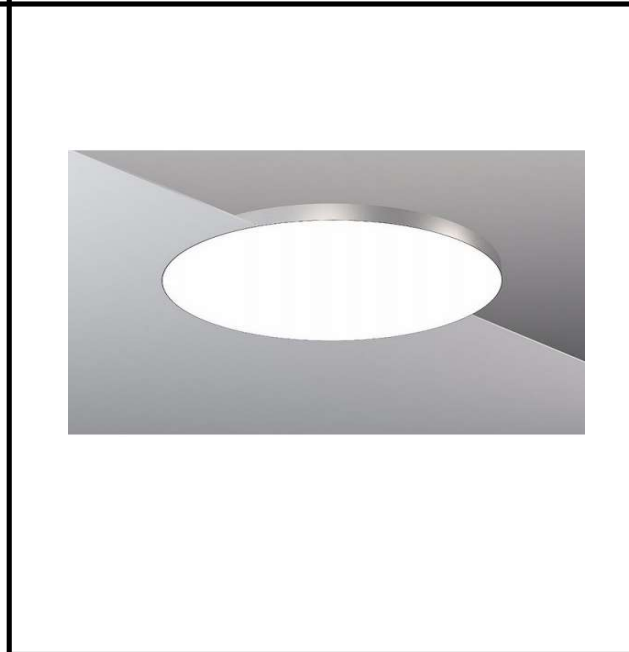

Sovitron Interior Pvt.Ltd.

Model Name	Disc Recessed /DLADISCDRD-20
Description	Architectural Light

Technical description	Image
-----------------------	-------

Dimension	Dia=300mm/400mm H=60/90/95mm
Frame	Aluminium
Color Tempertaure	3000K
Power	20W
Total Luminous Flux	2000 lm
Efficacy	100 lm/W
IP rating	50
Color Rendering	≥80
Mounting	Recessed
Optics	White Opal Diffuser
Dimming	NON-Dimmable
Operating Voltage	220-240 VAC
Standard Lifetime	L70 minimum at 50,000 burning hours