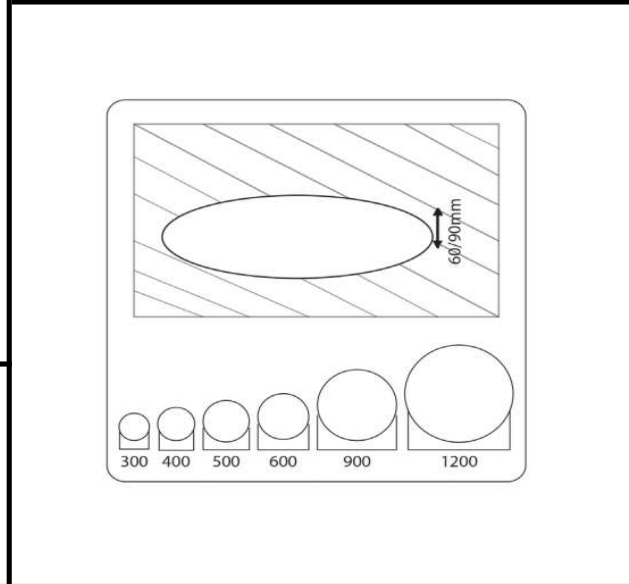

Sovitron Interior Pvt.Ltd.

Model Name	Disc Recessed /DLADISCDRD-20
Description	Architectural Light

Technical description	Image
-----------------------	-------

Dimension	Dia=300mm/400mm H=60/90/95mm
Frame	Aluminium
Color Tempertaure	3000K
Power	20W
Total Luminous Flux	2000 lm
Efficacy	100 lm/W
IP rating	50
Color Rendering	≥80
Mounting	Recessed
Optics	White Opal Diffuser
Dimming	NON-Dimmable
Operating Voltage	220-240 VAC
Standard Lifetime	L70 minimum at 50,000 burning hours

Dimension diagram

Remarks:-

Address: Plot #7 Saroorpur-Nangla Industrial Area,Ballabgarh-Sohna Road,Faridabad-121005
Email: info@sovitron.com